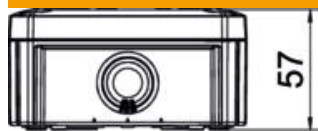

Technical data sheet

Junction box T 60, plug-in seal

Item number: 2007466

Junction box for the connection of cables and lines indoors and in protected outdoor areas. Square design with plug-in seals to the sides and knock-out entries in the bottom. Suitable for wall and ceiling mounting and on mounting panels. With the option to fasten inside and to mount via the corner domes. Cover with quick lock, sealable. Made from halogen-free and UV-resistant materials.

Junction box according to DIN EN 60670. Flame-resistant to DIN EN 60695/2/11, test temperature 650 °C. Impact resistance IK07 according to DIN EN 50102.

PP Polypropylene

Master data

Item number	2007466
Type	T 60 SW
Description 1	Junction box
Description 2	with entries
Manufacturer	OBO
Dimension	114x114x57
Colour	Graphite black; RAL 9011
Material	Polypropylene
Smallest sales unit	5
Unit of quantity	Piece
Weight	12.3 kg
Weight unit	kg/100 pc.
CO2 Footprint (GWP) Cradle-to-Gate	0,539 kg CO2e / 1 Piece

Technical data sheet

Junction box T 60, plug-in seal

Item number: 2007466

Dimensions

Length	114 mm
Width	114 mm
Height	57 mm

Technical data

Expandable	yes
No. of entries	7
Type of entry	Plug-in seal
Type of entry	Cable
Type of housing penetration	Cuttable stepped membrane
Measured insulation voltage V_i	500 V
Cover	Not transparent
Cover fastening	Screwed
Entry from rear	yes
Entries	7 x M25
Explosion-tested version	no
Flame-resistant	acc. to VDE 0471/DIN 695 Part 2-1, test temperature 650°C
Shape	Square
Maintain electrical functions	Without
For Ex zone	Without
For Ex zone gas	Without
For Ex zone dust	Without
Fibre-glass reinforced	no
Halogen-free	yes
Clear internal dimensions	100x100x48 mm
With screening	no
with lid	yes
Mounting type	Wall/ceiling mounting
Nominal cross-section, min.	6 mm ²
Nominal voltage	500 V
Sealable	yes
Protection rating	IP66
Protection rating IK code	IK07.
Permitted temperature range, max.	65 °C
Permitted temperature range, min.	-25 °C