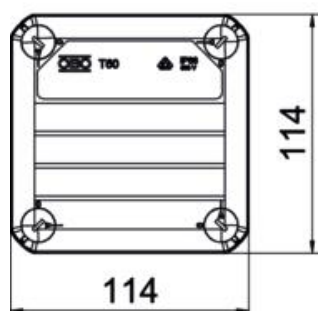

Junction box according to DIN EN 60670. Flame-resistant to DIN EN 60695/2/11, test temperature 650 °C. Impact resistance IK07 according to DIN EN 50102.

PP Polypropylene

Master data

Item number	2007466
Type	T 60 SW
Description 1	Junction box
Description 2	with entries
Manufacturer	OBO
Dimension	114x114x57
Colour	Graphite black; RAL 9011
Material	Polypropylene
Smallest sales unit	5
Unit of quantity	Piece
Weight	12.3 kg
Weight unit	kg/100 pc.
CO2 Footprint (GWP) Cradle-to-Gate	0,539 kg CO2e / 1 Piece

Technical data sheet

Junction box T 60, plug-in seal

Item number: 2007466

Dimensions

Length	114 mm
Width	114 mm
Height	57 mm

Technical data

Expandable	yes
No. of entries	7
Type of entry	Plug-in seal
Type of entry	Cable
Type of housing penetration	Cuttable stepped membrane
Measured insulation voltage V_i	500 V
Cover	Not transparent
Cover fastening	Screwed
Entry from rear	yes
Entries	7 x M25
Explosion-tested version	no
Flame-resistant	acc. to VDE 0471/DIN 695 Part 2-1, test temperature 650°C
Shape	Square
Maintain electrical functions	Without
For Ex zone	Without
For Ex zone gas	Without
For Ex zone dust	Without
Fibre-glass reinforced	no
Halogen-free	yes
Clear internal dimensions	100x100x48 mm
With screening	no
with lid	yes
Mounting type	Wall/ceiling mounting
Nominal cross-section, min.	6 mm ²
Nominal voltage	500 V
Sealable	yes
Protection rating	IP66
Protection rating IK code	IK07.
Permitted temperature range, max.	65 °C
Permitted temperature range, min.	-25 °C

Technical data sheet

Junction box T 60, plug-in seal

Item number: 2007466

Technical data

Transparent lid	no
Weatherproof	no